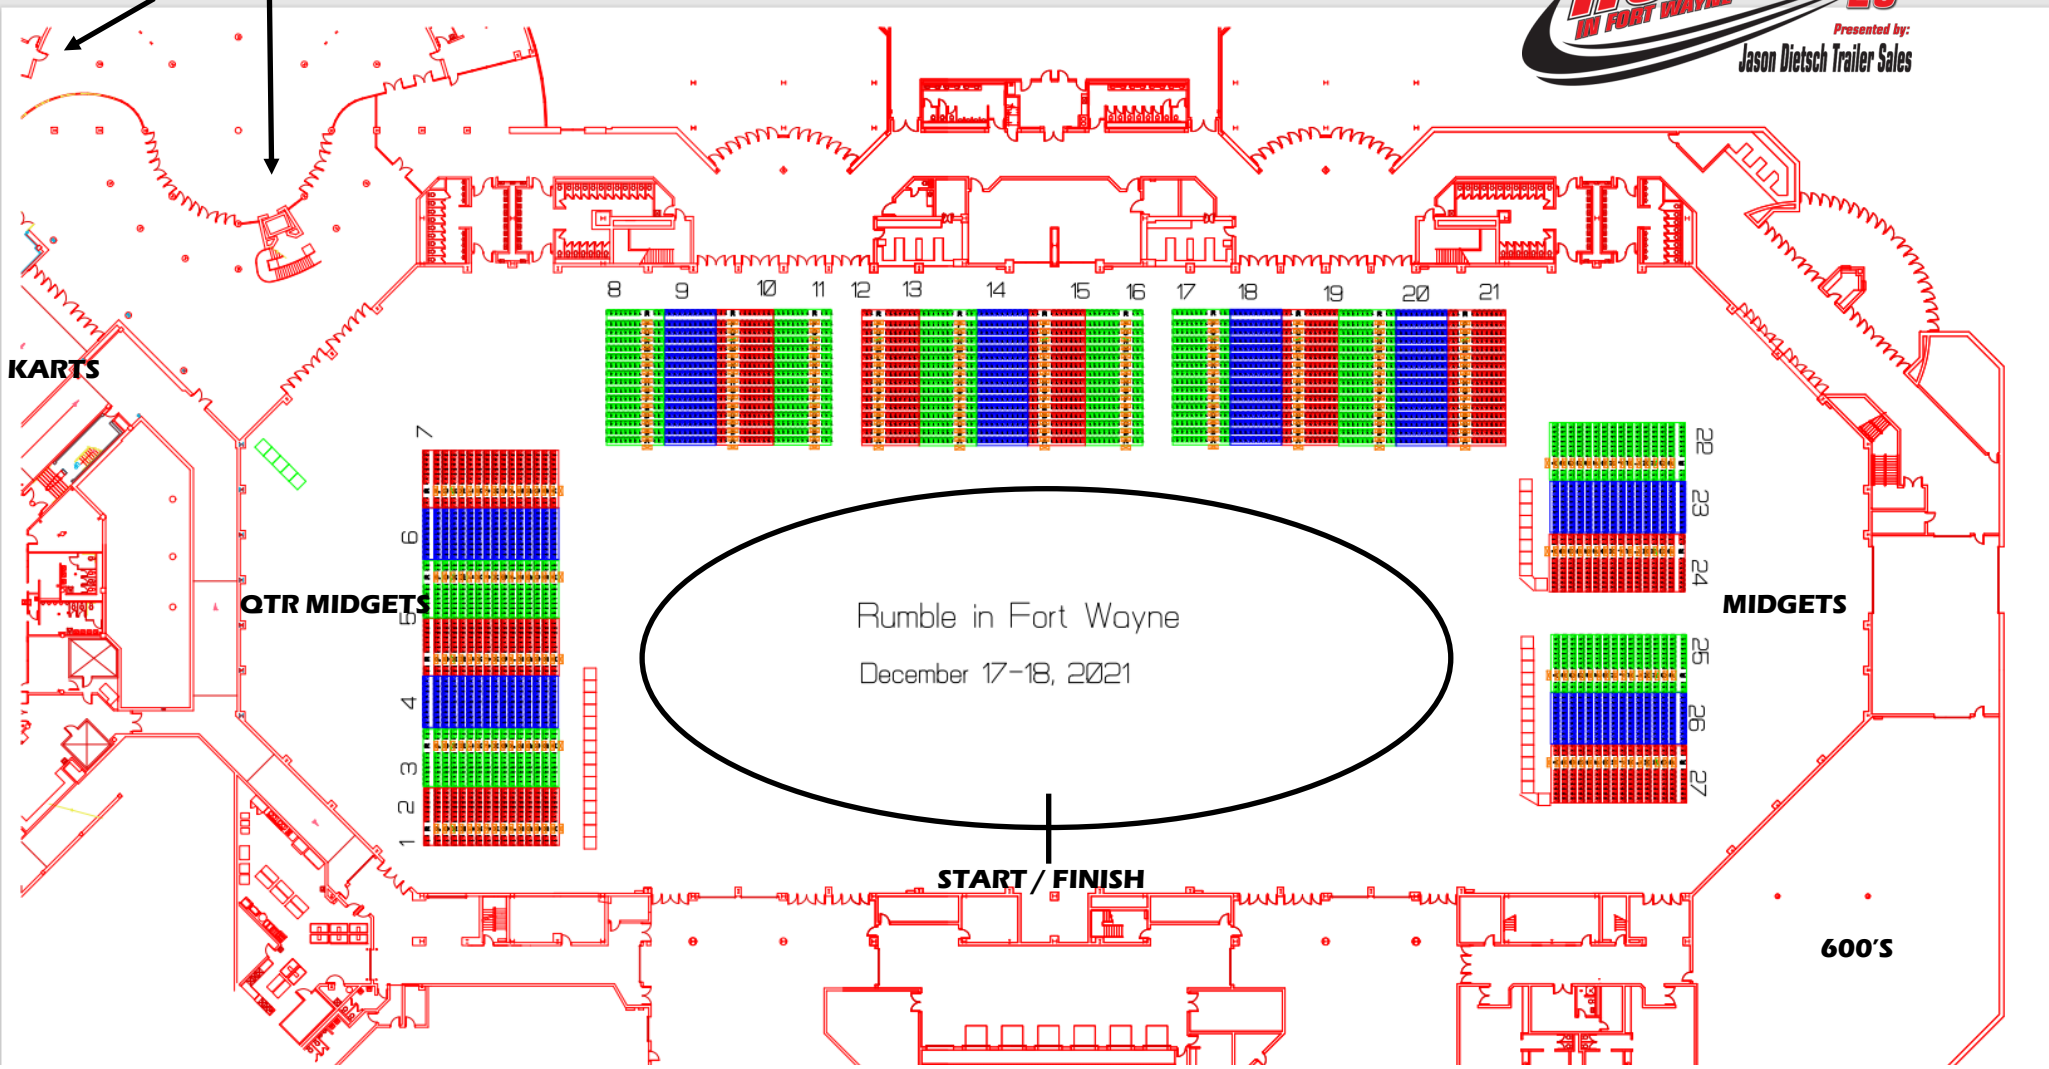

**PARKING LOT**

**TICKETS / ENTRY**

**KARTS**

**QTR MIDGETS**

**MIDGETS**

**600'S**

**START / FINISH**

**ALLEN COUNTY WAR MEMORIAL COLISEUM & EXPO CENTER  
4000 PARNELL AVENUE - FORT WAYNE, IN 46805**