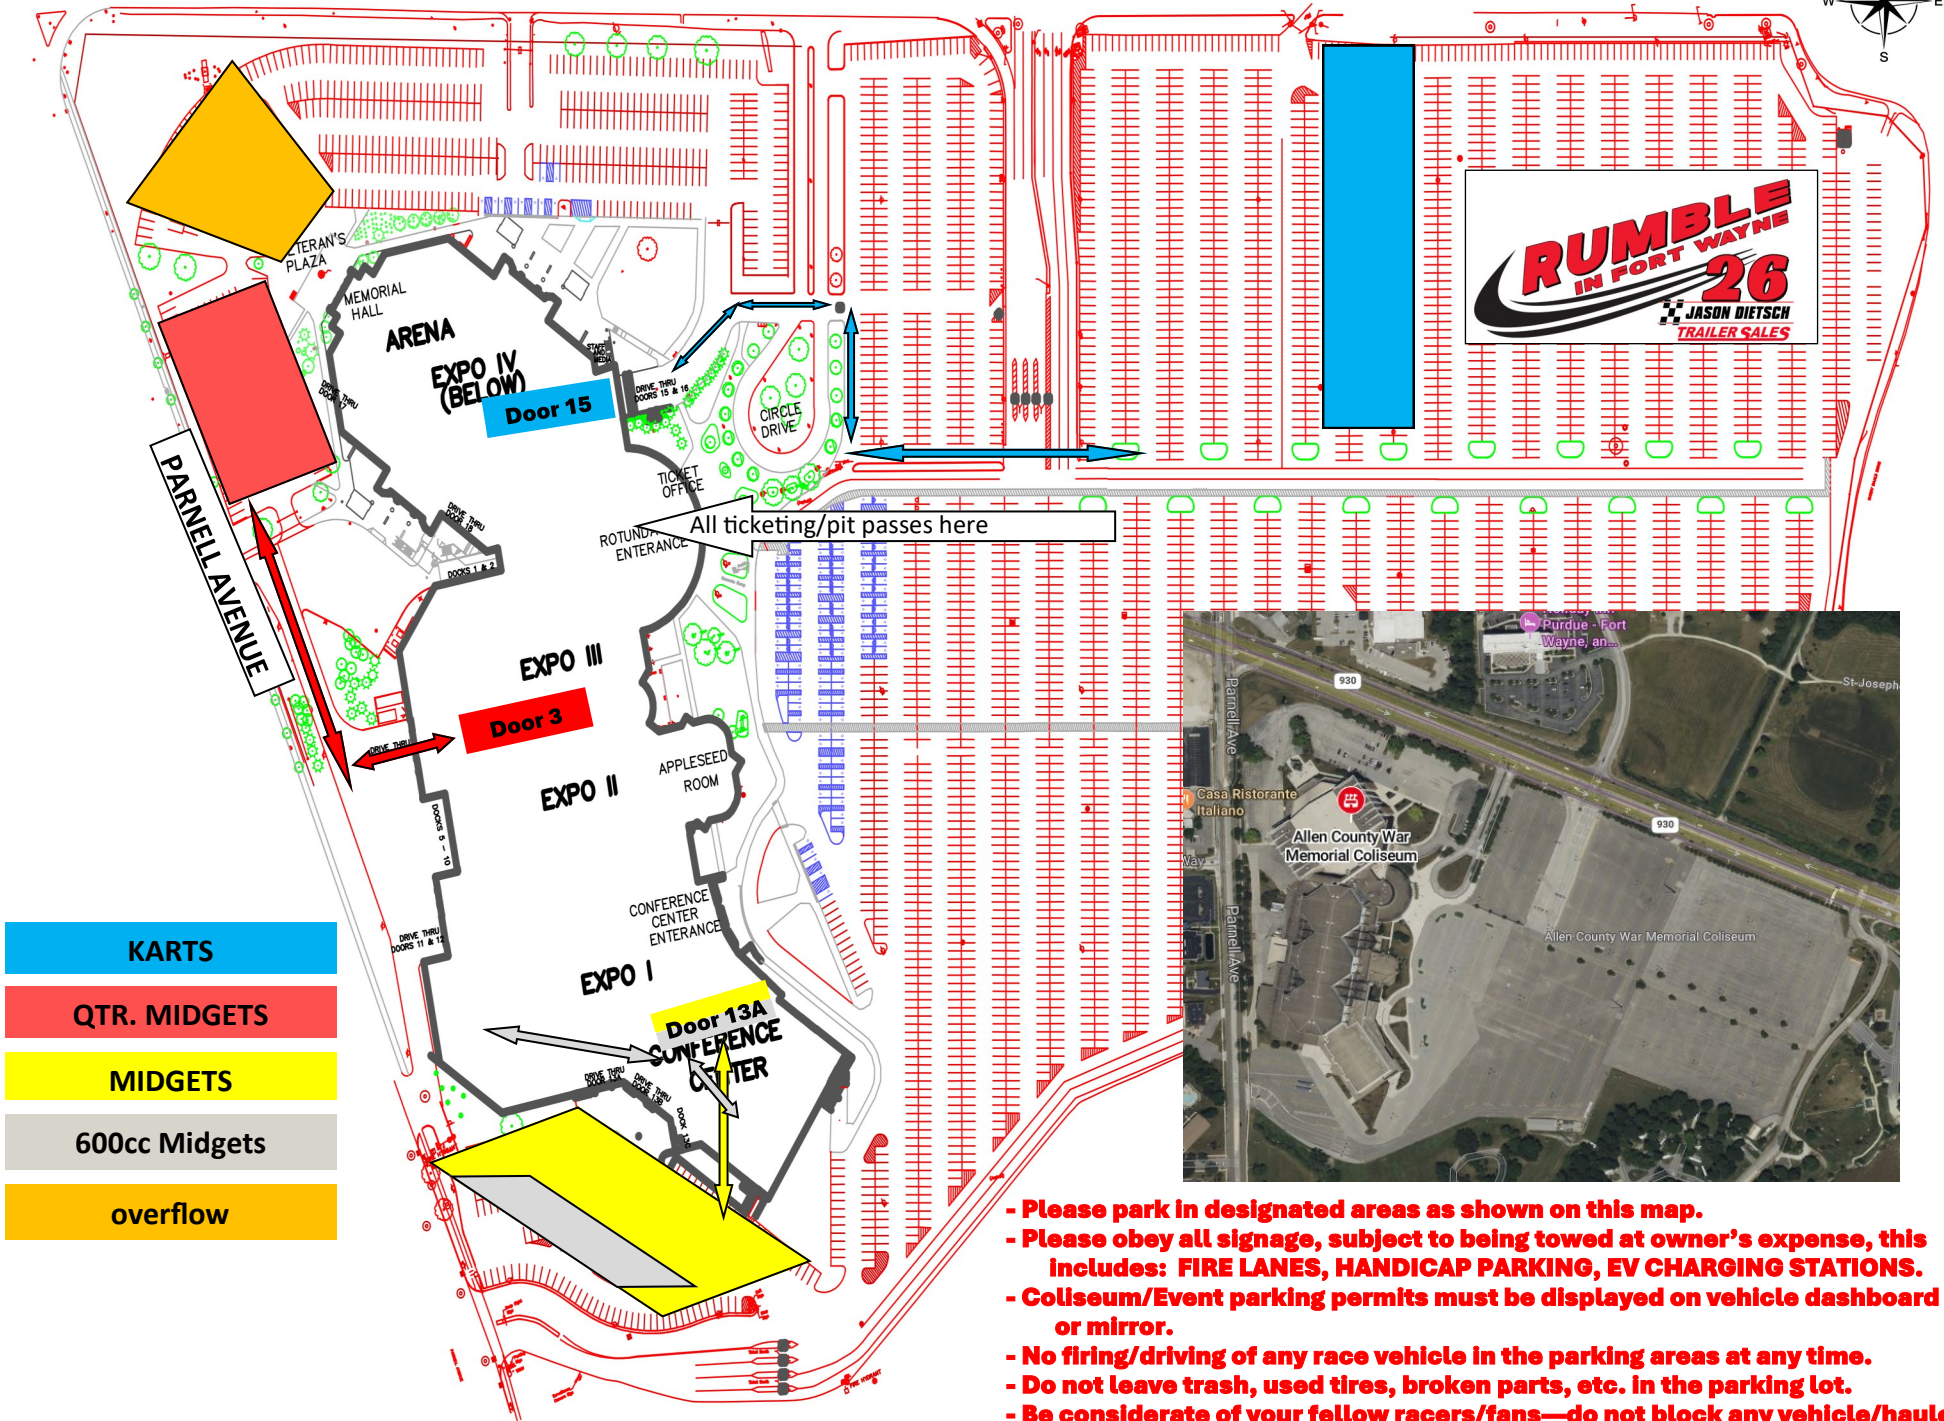

**COLISEUM BLVD (Route 930)**

- KARTS
- QTR. MIDGETS
- MIDGETS
- 600cc Midgets
- overflow

- Please park in designated areas as shown on this map.
- Please obey all signage, subject to being towed at owner's expense, this includes: FIRE LANES, HANDICAP PARKING, EV CHARGING STATIONS.
- Coliseum/Event parking permits must be displayed on vehicle dashboard or mirror.
- No firing/driving of any race vehicle in the parking areas at any time.
- Do not leave trash, used tires, broken parts, etc. in the parking lot.
- Be considerate of your fellow racers/fans—do not block any vehicle/hauler